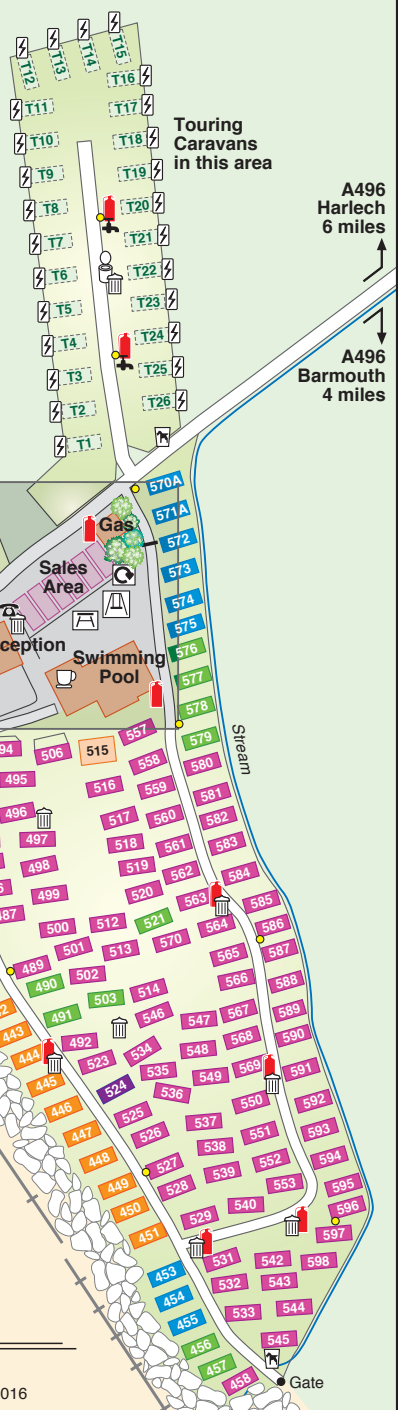

- Private owners
- 4 berth caravan
- 6 berth caravan
- 8 berth caravan
- Accessibility caravan
- Fire hydrant
- Litter bin
- Elsan point
- Dog waste bin
- Recycling bin
- Public telephone
- Letter box
- Electricity point
- Water tap
- Café
- Toilets
- Play area
- Picnic area
- Lamp post

Beach

100 yards  
100 metres